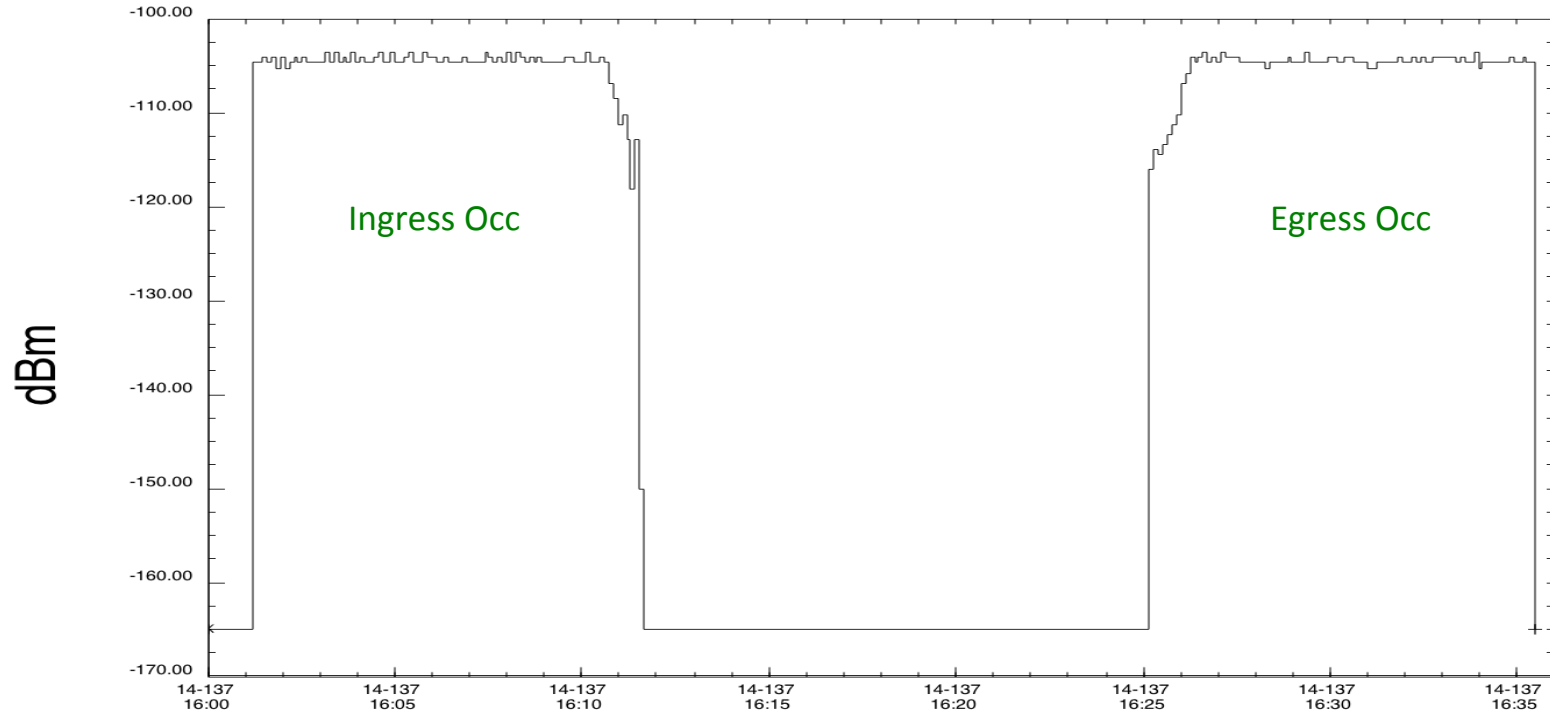

T101 DST AGC & Lock Status During the Titan Occultation

E-0216 (DSTRcvrAGCba) vs SCET

Uplink Predicts were modified to compensate for Titan's atmosphere

E-0418 (DST_UNLOCK) vs SCET

0 = DST in lock
1 = DST out of lock

T101 DST SPE Around the Occultation

E-0224 (DST_SPE_F_ba) vs SCET